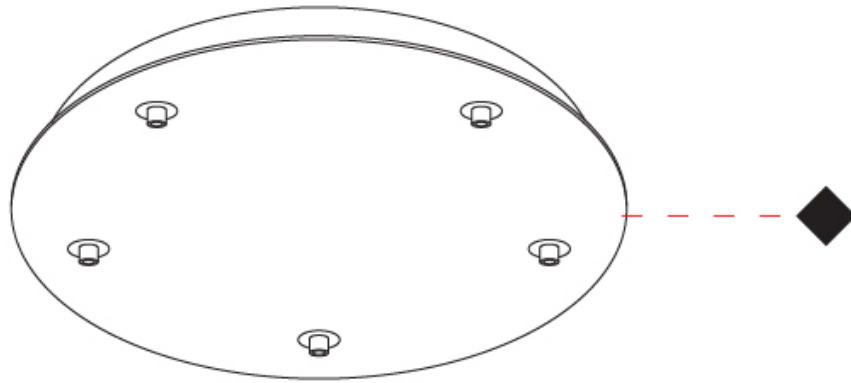

BOLLA

D49041- : D49041-SMS

PROJECT _____

TYPE _____

SPECIFIER _____

QUANTITY _____

DATE _____